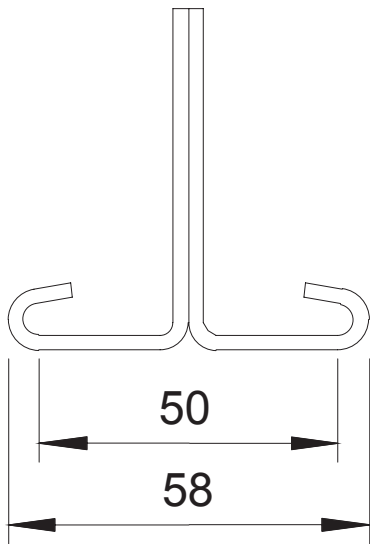

## Central Hanger

### SUSPENSION PROFILE TYPE | M120

Base holder for Basket Trays

**Materials:** Hot-dip galvanized steel to DIN EN ISO 1461