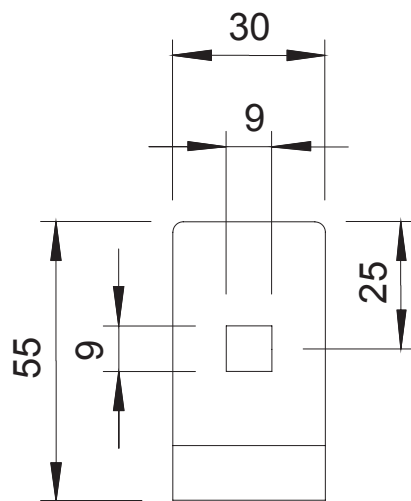

### SUSPENSION PROFILE TYPE | M120

Base holder for Basket Trays

**Materials:** Hot-dip galvanized steel to DIN EN ISO 1461