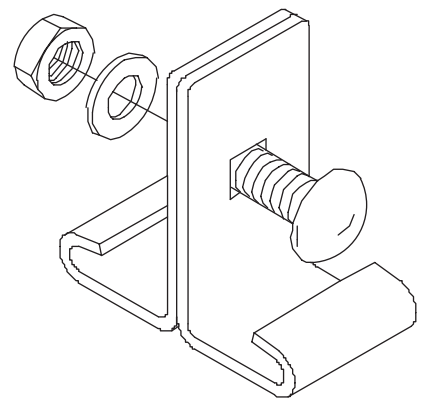

## Central Hanger

### SUSPENSION PROFILE TYPE | M120

Base holder for Basket Trays

**Materials:** Hot-dip galvanized steel to DIN EN ISO 1461