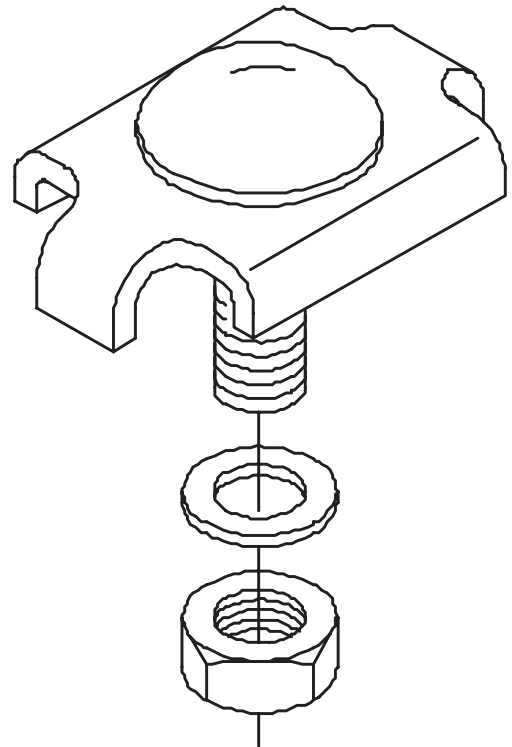

SYSTEM OVERVIEW

Clamps

CL200

For mounting Basket Tray to wall or support brackets
Materials: Hot-dip galvanized steel to DIN EN ISO 1461