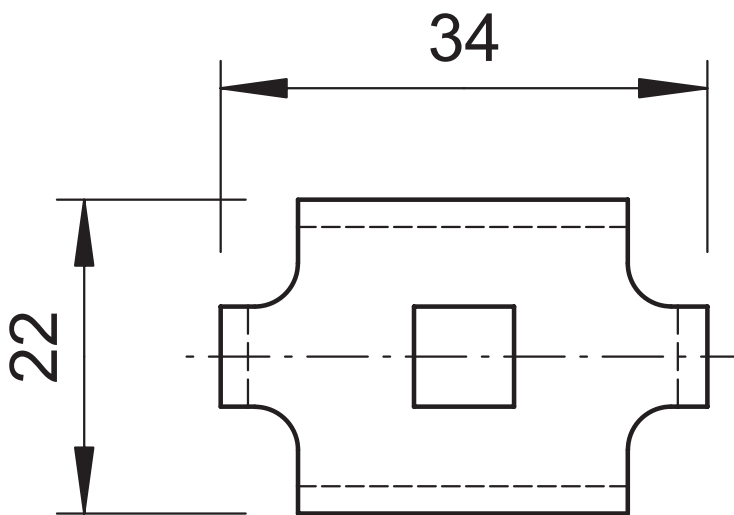

SYSTEM OVERVIEW

Clamps

CL200

For mounting Basket Tray to wall or support brackets
Materials: Hot-dip galvanized steel to DIN EN ISO 1461