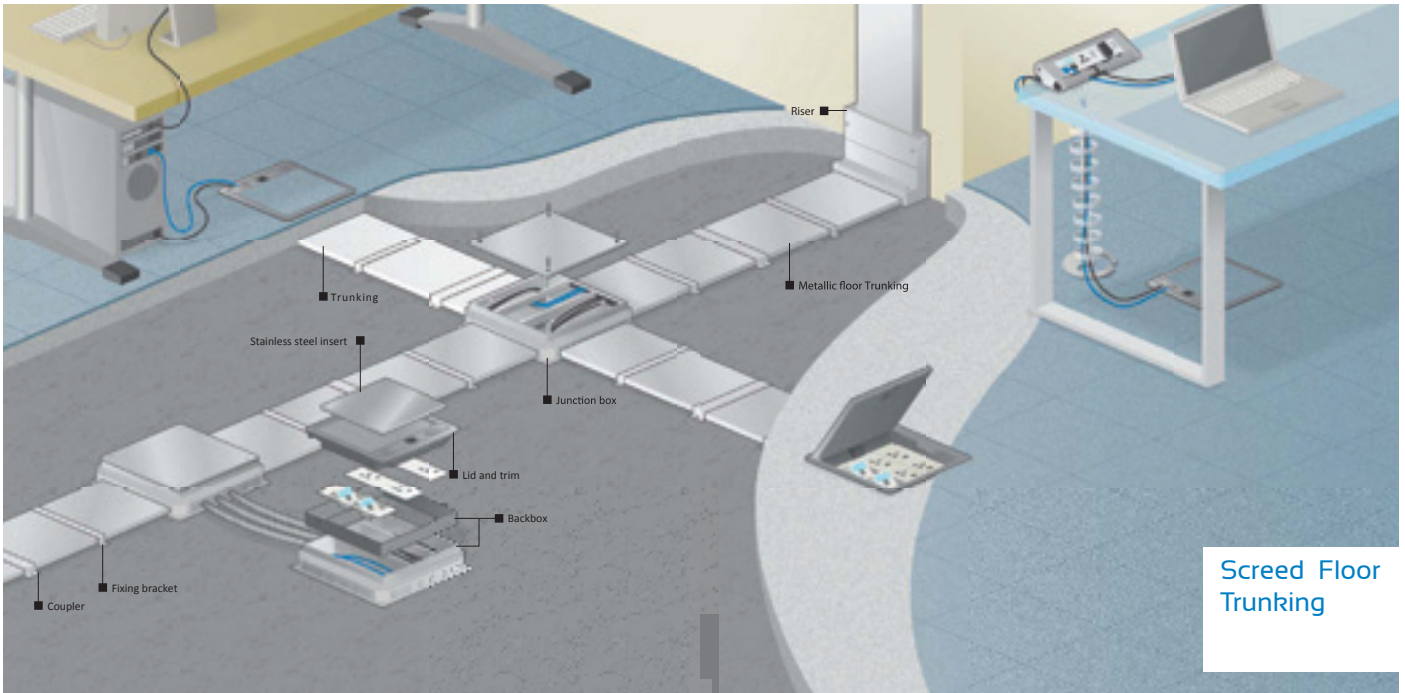

SCREED FLOOR TRUNKING SYSTEM

Screed metallic trunkings are a quick and easy way to install power and data distribution throughout screed floors. These systems are particularly robust and are designed to support superior loads. Junction boxes and risers allow easy access when installing cables or for extensions.

Screed floor trunking in screeded floor