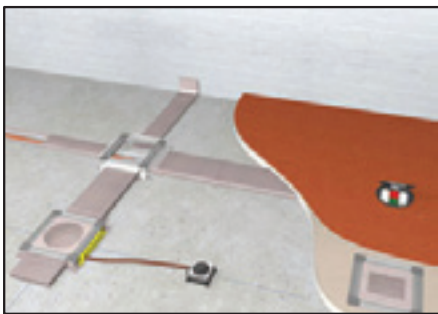

SCREED FLOOR TRUNKING SYSTEM

Screed metallic trunkings are a quick and easy way to install power and data distribution throughout screed floors. These systems are particularly robust and are designed to support superior loads. Junction boxes and risers allow easy access when installing cables or for extensions.

Screed floor trunking in screeded floor